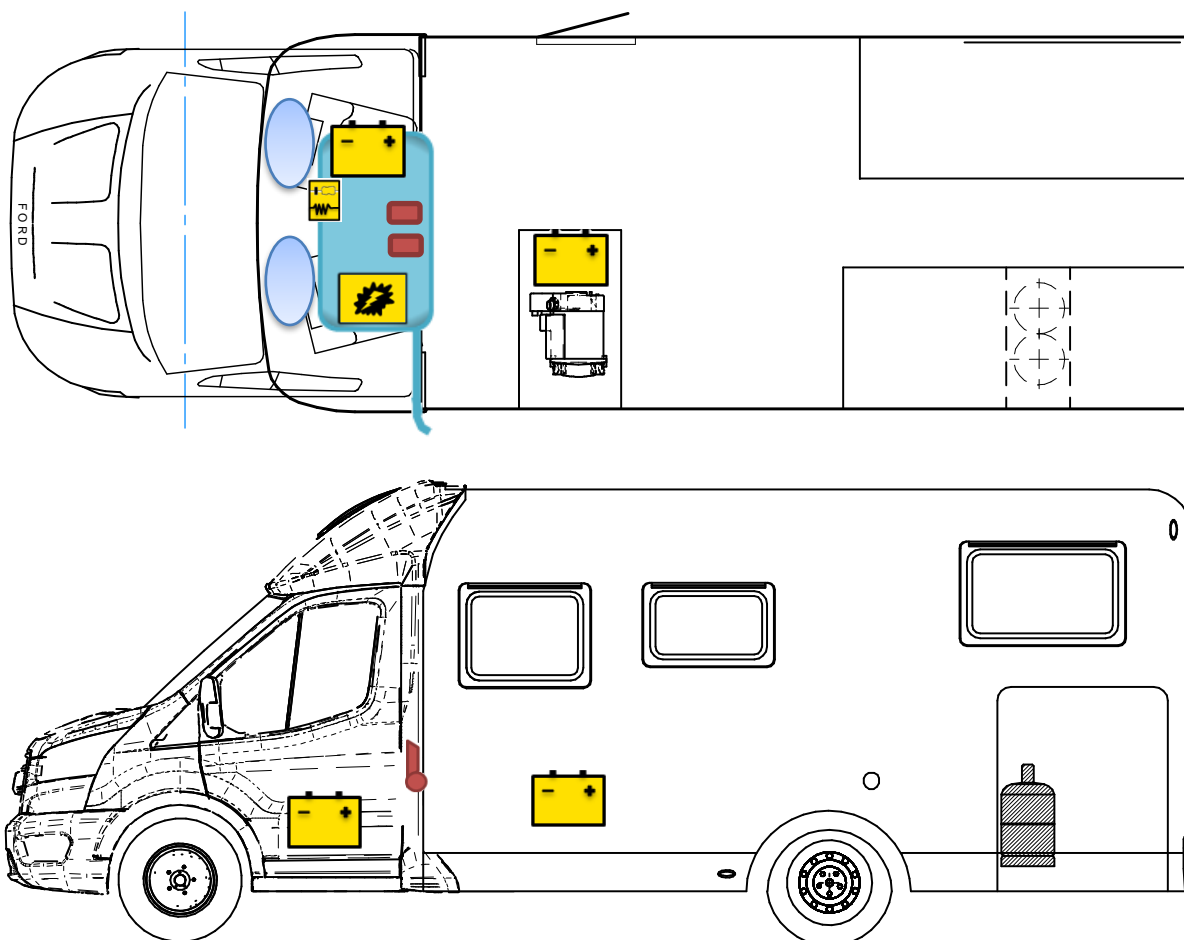

Rescue card

T 449 T / T 690 L

Legend

	Airbag		Airbag control module		Pretensioner
	Battery		Electronic block		Fuel Tank
	Gas bottle		Gas-pressure spring		Heating

Please ensure an appropriate positioning of the rescue card in the vehicle.