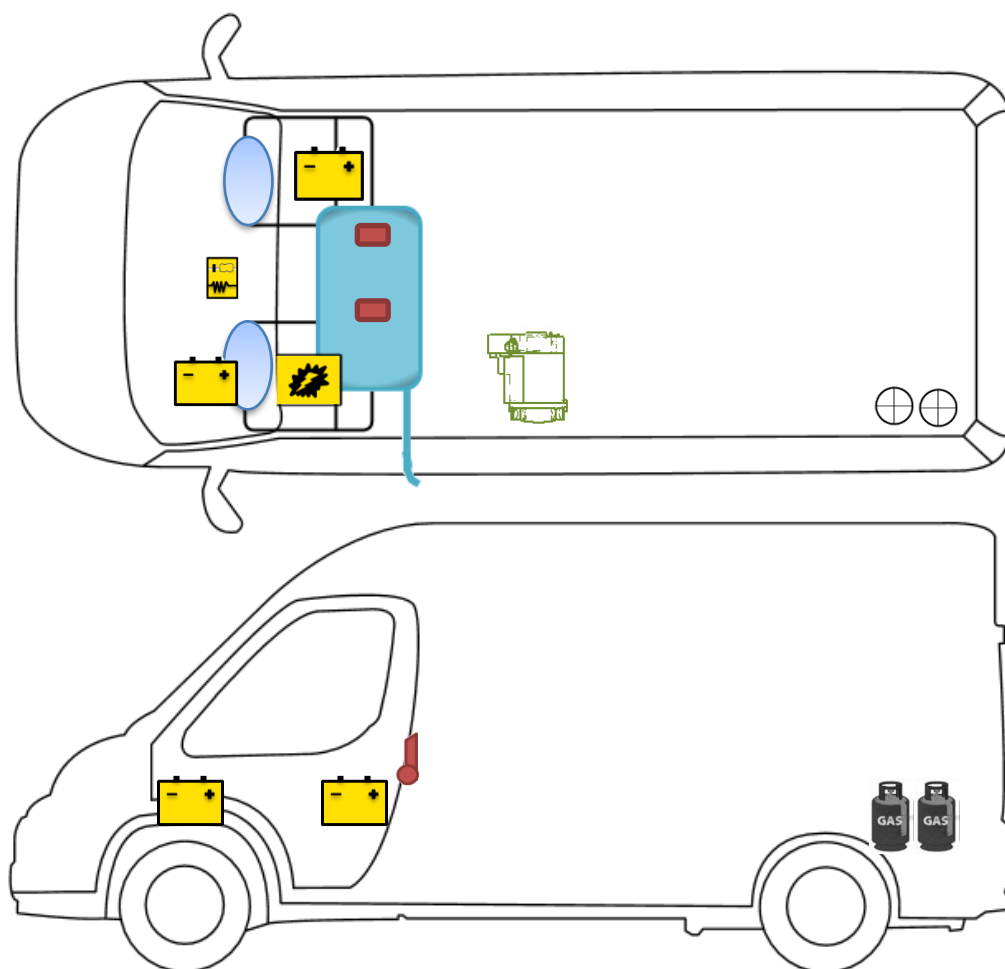

Rescue card

C 640

Legend

	Airbag		Airbag control module		Pretensioner
	Battery		Electronic block		Fuel Tank
	Gas bottle		Gas-pressure spring		Heating

Please ensure an appropriate positioning of the rescue card in the vehicle.