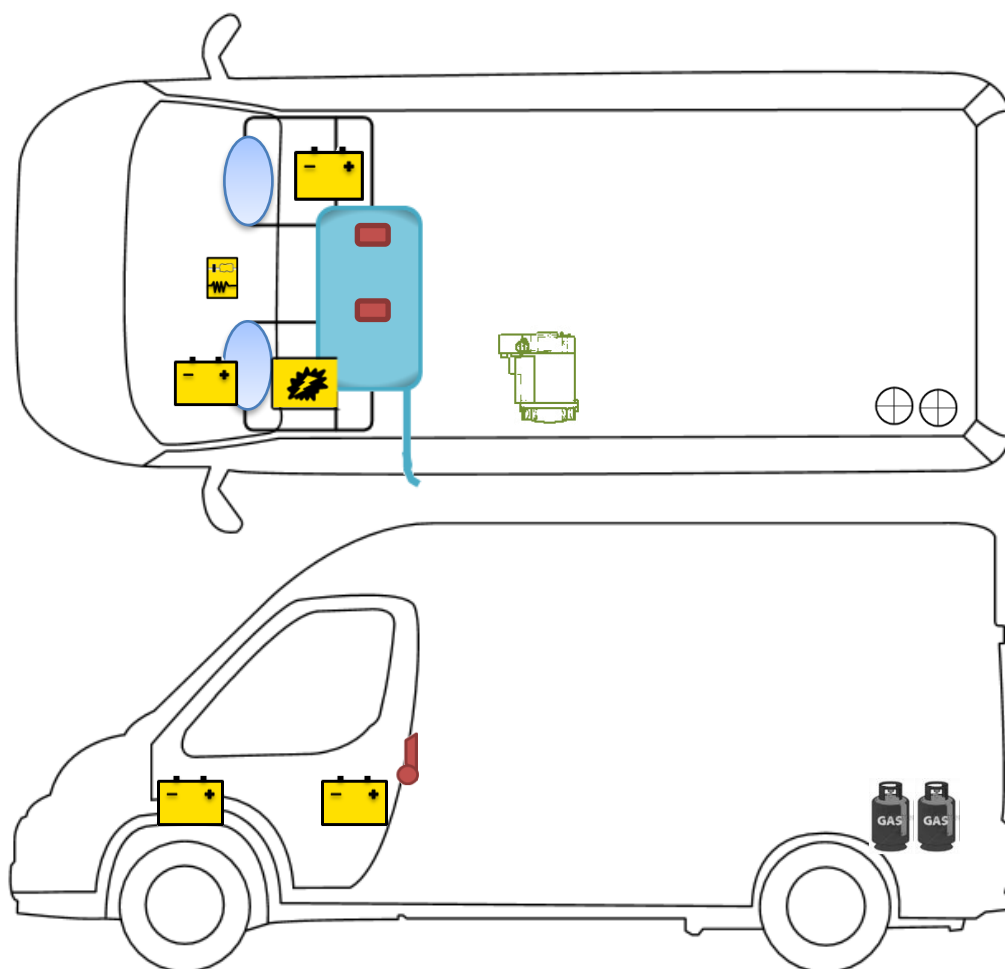

# Rescue card

C 601

## Legend

	<b>Airbag</b>		<b>Airbag control module</b>		<b>Pretensioner</b>
	<b>Battery</b>		<b>Electronic block</b>		<b>Fuel Tank</b>
	<b>Gas bottle</b>		<b>Gas-pressure spring</b>		<b>Heating</b>

Please ensure an appropriate positioning of the rescue card in the vehicle.